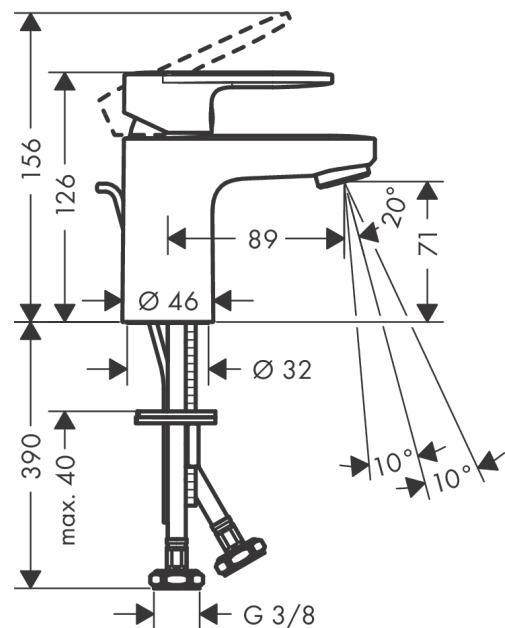

Vernis Blend
Single lever basin mixer 70 with metal pop-up waste set
Surfaces: **Chrome** Article Number: **71557000**

Description

product features

- consists of: single lever basin mixer, waste set
- ComfortZone 70
- projection 89 mm
- spray type: normal spray
- swiveling spray former
- maximum flow rate at 3 bar: 5 l/min
- ceramic cartridge
- temperature limitation adjustable
- suitable for continuous flow water heaters
- material waste set: metal
- connection type: G 3/8 connections
- connection dimension: DN15
- pop-up waste set G 1 1/4

Technology

Product image

Scale drawing