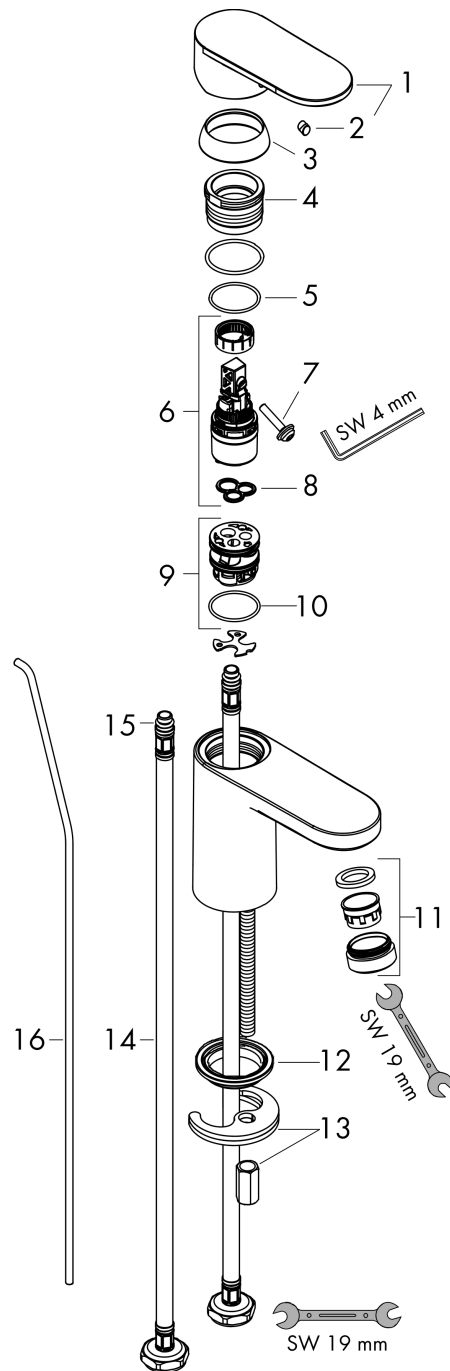

Vernis Blend
Single lever basin mixer 70 with metal pop-up waste set
Surfaces: **Chrome** Article Number: **71557000**

Exploded Drawing

Year of production: >01/21

Vernis Blend

Single lever basin mixer 70 with metal pop-up waste set

Surfaces: **Chrome** Article Number: **71557000**

Spare part list

Year of production: >01/21

Pos.	Description	Article Number	Price	PU
1	handle	93678000	-	1
2	screw cover	96338000	-	1
3	flange	93680000	-	1
4	nut	93681000	-	1
5	O-ring 24x1,5	98434000	-	1
6	cartridge, assy	97685000	-	1
7	locking screw for handle	95140000	-	1
8	seal	98865000	-	1
9	adapter for cartridge	98866000	-	1
10	O-ring 23x2	98398000	-	1
11	aerator swivelling M24x1 (5 l/min)	93834000	-	1
12	seal Ø 42	98722000	-	1
13	fixing set	96016000	-	1
14	connection hose 450 mm M8x0,75 G3/8	97206000	-	1
15	O-ring 7x1,5	98422000	-	1
16	pull rod	93683000	-	1
a	pop up waste	94139000	-	1
b	lever arm 340mm (ball-Ø12mm)	96324000	-	1