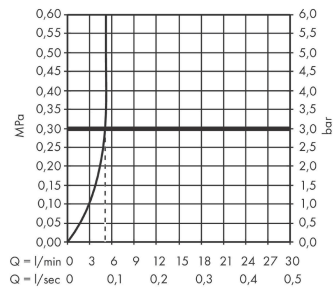

Vernis Blend
Single lever basin mixer 70 with metal pop-up waste set
Surfaces: **Chrome** Article Number: **71557000**

Flowchart